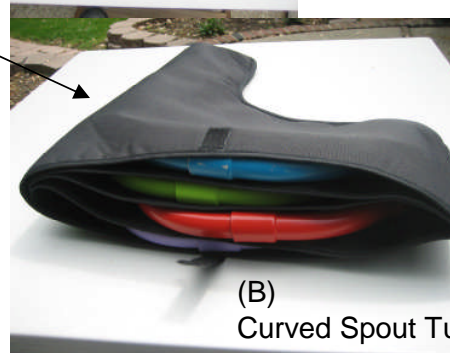

# CARRY BAG SET INSTRUCTIONS

[Save and copy these instructions]

Your Spin Soaker carry bag set is custom-designed to protect your game and make it easy to transport. For longest life, ensure game and tubes are allowed to dry before packing.

(A)  
Straight  
Spout  
Tubes

Correctly packed

(B)  
Curved Spout  
Tubes

[C]  
Clear Spout  
Stabilizer "X"

Ready to carry